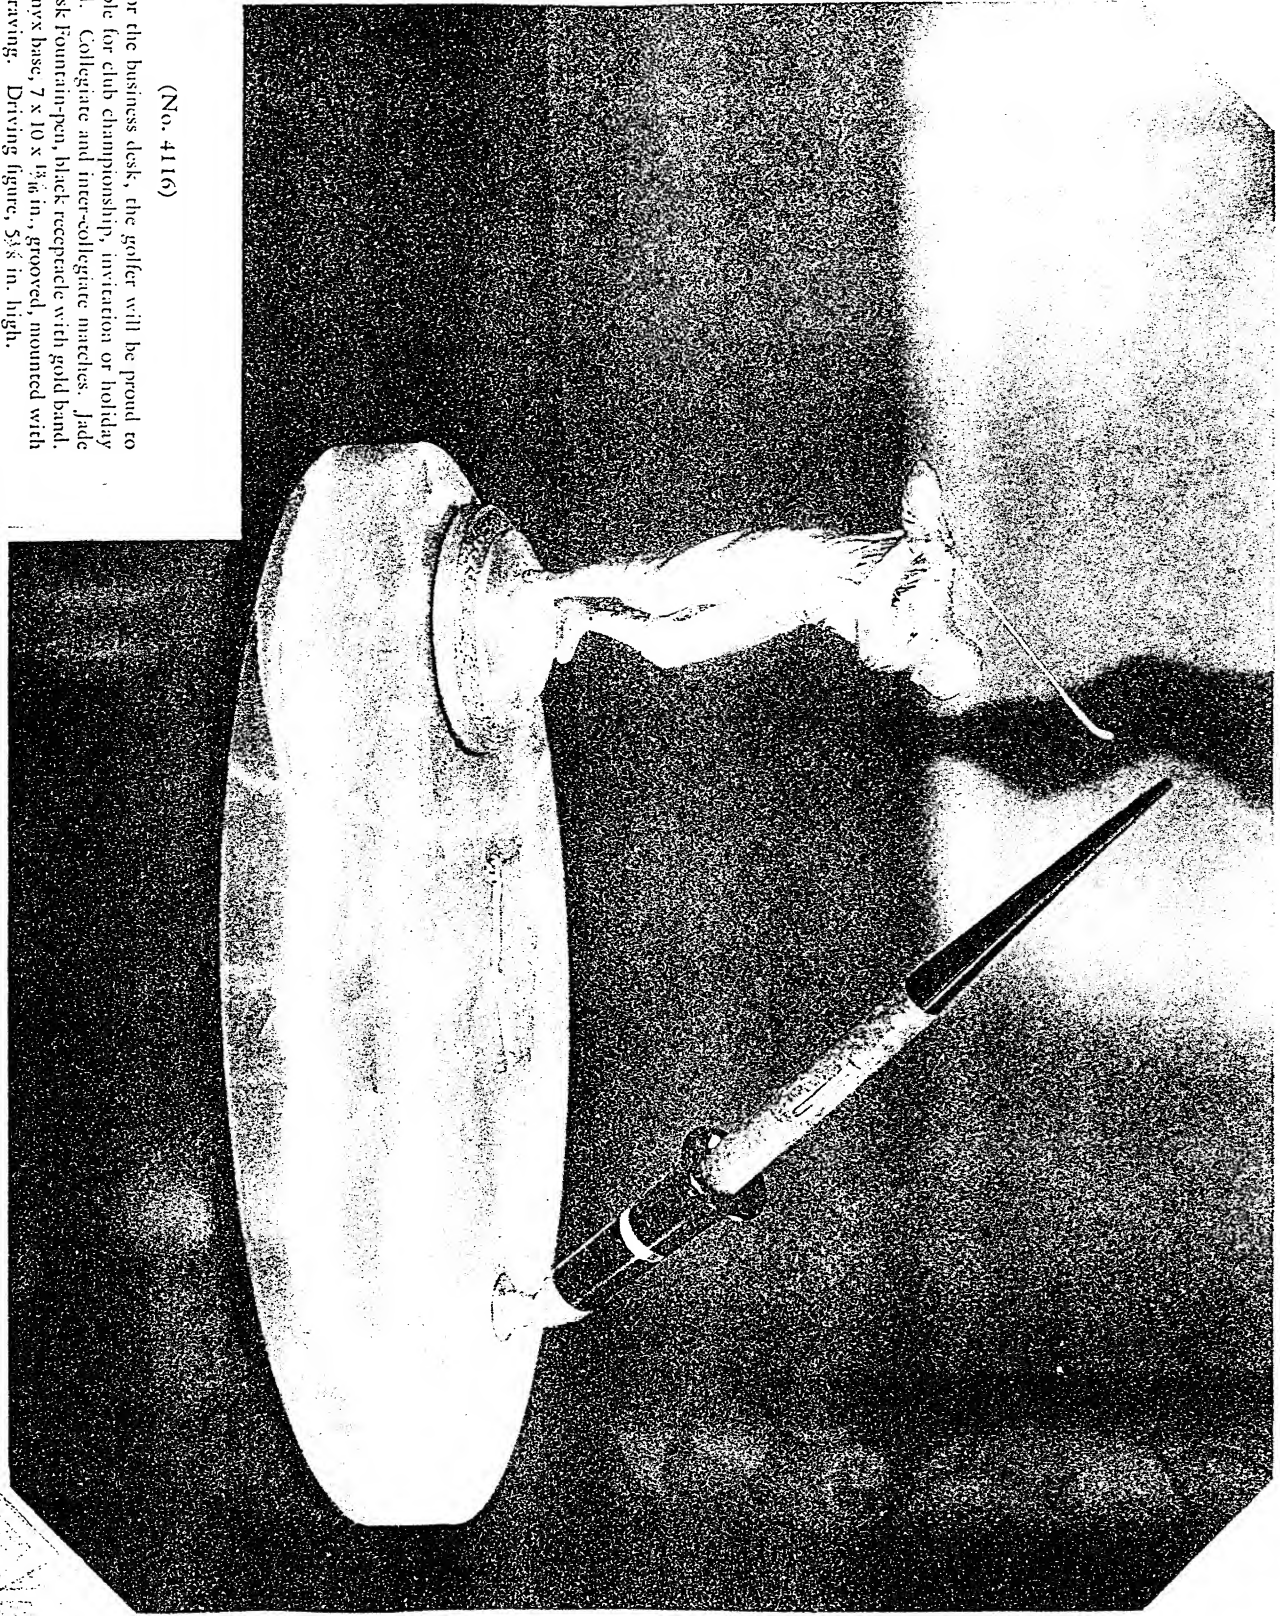

(No. 4116)

GOLF trophy for the business desk, the golfer will be proud to own. Suitable for club championship, invitation or holiday tournament award. Collegiate and inter-collegiate matches. Jade Green Lifetime Desk Fountain-pen, black receptacle with gold band. Green Brazilian Onyx base, 7 x 10 x 1 1/2 in., grooved, mounted with nameplate for engraving. Driving figure, 5 1/8 in. high.

- Bronze, List price $42
- Silver, List price $43
- Gold, List price $44

7/27/74